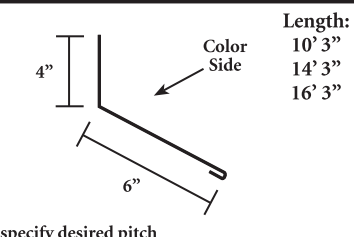

Zee Flashing (P-ZF)

F & J x 1/2" (Matrix)

F & J (P-FJ-7/8")

Eave Flashing (P-EF)

Angle (P-A)

J Channel (P-JC)

Walkdoor Trim (P-DWT)

Overhead Door Trim (P-JF-B-8) and (P-JF-B-8 7/8)