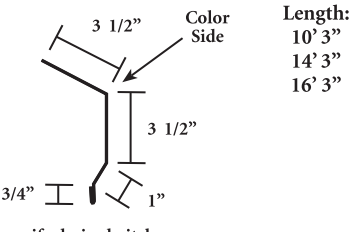

Western Region
17031 Koala
Adelanto, CA 92301
Phone: 800.950.6536

STANDARD POST FRAME TRIMS

Ridge Cap (P-RC-20)

Ridge Cap (P-RC-13)

Rake/Outside Corner (P-OC)

Rodent Guard (P-RG-71)

Base Flashing-A (P-BF-A)

Zee Flashing (P-ZF)

F & J x 1/2" (Matrix)

F & J (P-FJ-7/8")

Eave Flashing (P-EF)

Angle (P-A)

J Channel (P-JC)

Walkdoor Trim (P-DWT)

Overhead Door Trim (P-JF-B-8) and (P-JF-B-8 7/8)