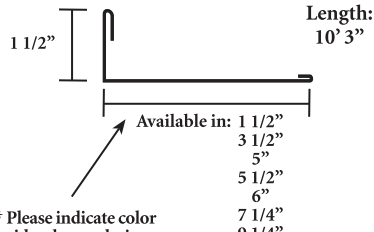

Zee Flashing (P-ZF)

F & J x 1/2" (Matrix)

F & J (P-FJ-7/8")

Eave Flashing (P-EF)

Angle (P-A)

J Channel (P-JC)

Walkdoor Trim (P-DWT)

Overhead Door Trim (P-JF-B-8) and (P-JF-B-8 7/8)