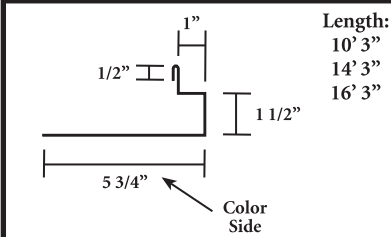

Zee Flashing (P-ZF)

F & J x 1/2" (Matrix)

F & J (P-FJ-7/8")

Eave Flashing (P-EF)

Angle (P-A)

J Channel (P-JC)

Walkdoor Trim (P-DWT)

Overhead Door Trim (P-JF-B-8) and (P-JF-B-8 7/8)

Inside Corner (P-IC)

Gambrel Upper (P-GU)