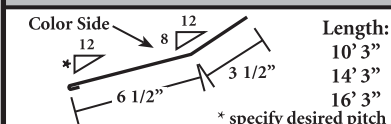

Gambrel Lower (P-GL)