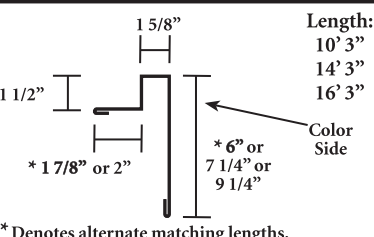

Corner Sliding Door Jamb (P-CSD)