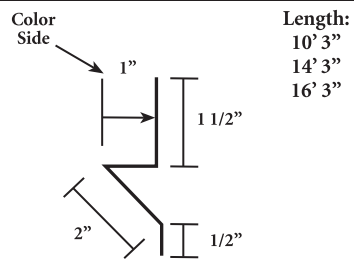

Western Region
17031 Koala
Adelanto, CA 92301
Phone: 800.950.6536

STANDARD POST FRAME TRIMS

Ridge Cap (P-RC-20)

Ridge Cap (P-RC-13)

Rake/Outside Corner (P-OC)

Rodent Guard (P-RG-71)

Base Flashing-A (P-BF-A)

Zee Flashing (P-ZF)

F & J x 1/2" (Matrix)

F & J (P-FJ-7/8")

Eave Flashing (P-EF)

Angle (P-A)

J Channel (P-JC)

Walkdoor Trim (P-DWT)

Overhead Door Trim (P-JF-B-8) and (P-JF-B-8 7/8)