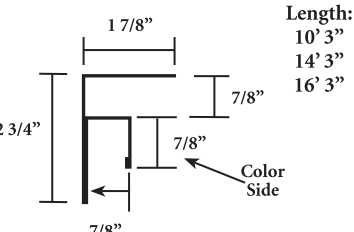

Western Region
17031 Koala
Adelanto, CA 92301
Phone: 800.950.6536

STANDARD POST FRAME TRIMS

Ridge Cap (P-RC-20)

Ridge Cap (P-RC-13)

Rake/Outside Corner (P-OC)

Rodent Guard (P-RG-71)

Base Flashing-A (P-BF-A)

Zee Flashing (P-ZF)

F & J x 1/2" (Matrix)

F & J (P-FJ-7/8")

Eave Flashing (P-EF)

Angle (P-A)

J Channel (P-JC)

Walkdoor Trim (P-DWT)

Overhead Door Trim (P-JF-B-8) and (P-JF-B-8 7/8)