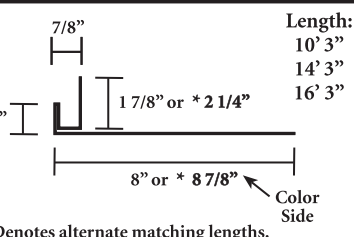

Zee Flashing (P-ZF)

F & J x 1/2" (Matrix)

F & J (P-FJ-7/8")

Eave Flashing (P-EF)

Angle (P-A)

J Channel (P-JC)

Walkdoor Trim (P-DWT)

Overhead Door Trim (P-JF-B-8) and (P-JF-B-8 7/8)