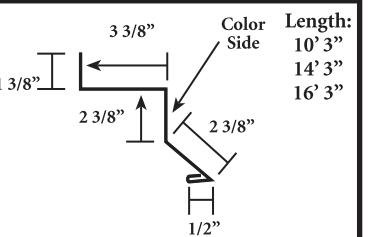

Track Cover National (P-DTC-NB)