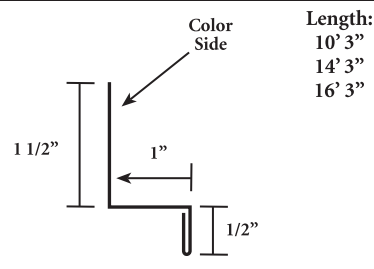

Western Region
17031 Koala
Adelanto, CA 92301
Phone: 800.950.6536

STANDARD POST FRAME TRIMS

Ridge Cap (P-RC-20)

Ridge Cap (P-RC-13)

Rake/Outside Corner (P-OC)

Rodent Guard (P-RG-71)

Base Flashing-A (P-BF-A)

Zee Flashing (P-ZF)

F & J x 1/2" (Matrix)

F & J (P-FJ-7/8")

Eave Flashing (P-EF)

Angle (P-A)

J Channel (P-JC)

Walkdoor Trim (P-DWT)

Overhead Door Trim (P-JF-B-8) and (P-JF-B-8 7/8)