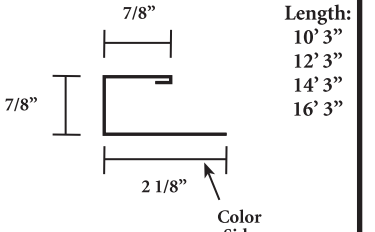

Zee Flashing (P-ZF)

F & J x 1/2" (Matrix)

F & J (P-FJ-7/8")

Eave Flashing (P-EF)

Angle (P-A)

J Channel (P-JC)

Walkdoor Trim (P-DWT)

Overhead Door Trim (P-JF-B-8) and (P-JF-B-8 7/8)

Inside Corner (P-IC)

Gambrel Upper (P-GU)