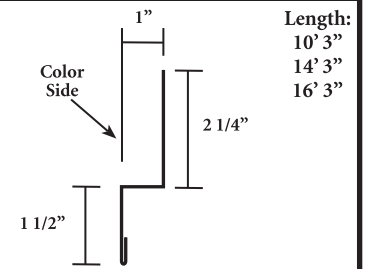

Western Region
17031 Koala
Adelanto, CA 92301
Phone: 800.950.6536

STANDARD POST FRAME TRIMS

Ridge Cap (P-RC-20)

Ridge Cap (P-RC-13)

Rake/Outside Corner (P-OC)

Rodent Guard (P-RG-71)

Base Flashing-A (P-BF-A)

Zee Flashing (P-ZF)

F & J x 1/2" (Matrix)

F & J (P-FJ-7/8")

Eave Flashing (P-EF)

Angle (P-A)

J Channel (P-JC)

Walkdoor Trim (P-DWT)

Overhead Door Trim (P-JF-B-8) and (P-JF-B-8 7/8)