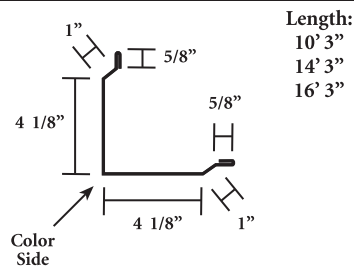

Rake/Outside Corner (P-OC)