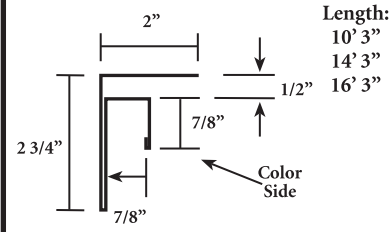

Western Region
17031 Koala
Adelanto, CA 92301
Phone: 800.950.6536

STANDARD POST FRAME TRIMS

Ridge Cap (P-RC-20)

Ridge Cap (P-RC-13)

Rake/Outside Corner (P-OC)

Rodent Guard (P-RG-71)

Base Flashing-A (P-BF-A)

Zee Flashing (P-ZF)

F & J x 1/2" (Matrix)

F & J (P-FJ-7/8")

Eave Flashing (P-EF)

Angle (P-A)

J Channel (P-JC)

Walkdoor Trim (P-DWT)

Overhead Door Trim (P-JF-B-8) and (P-JF-B-8 7/8)