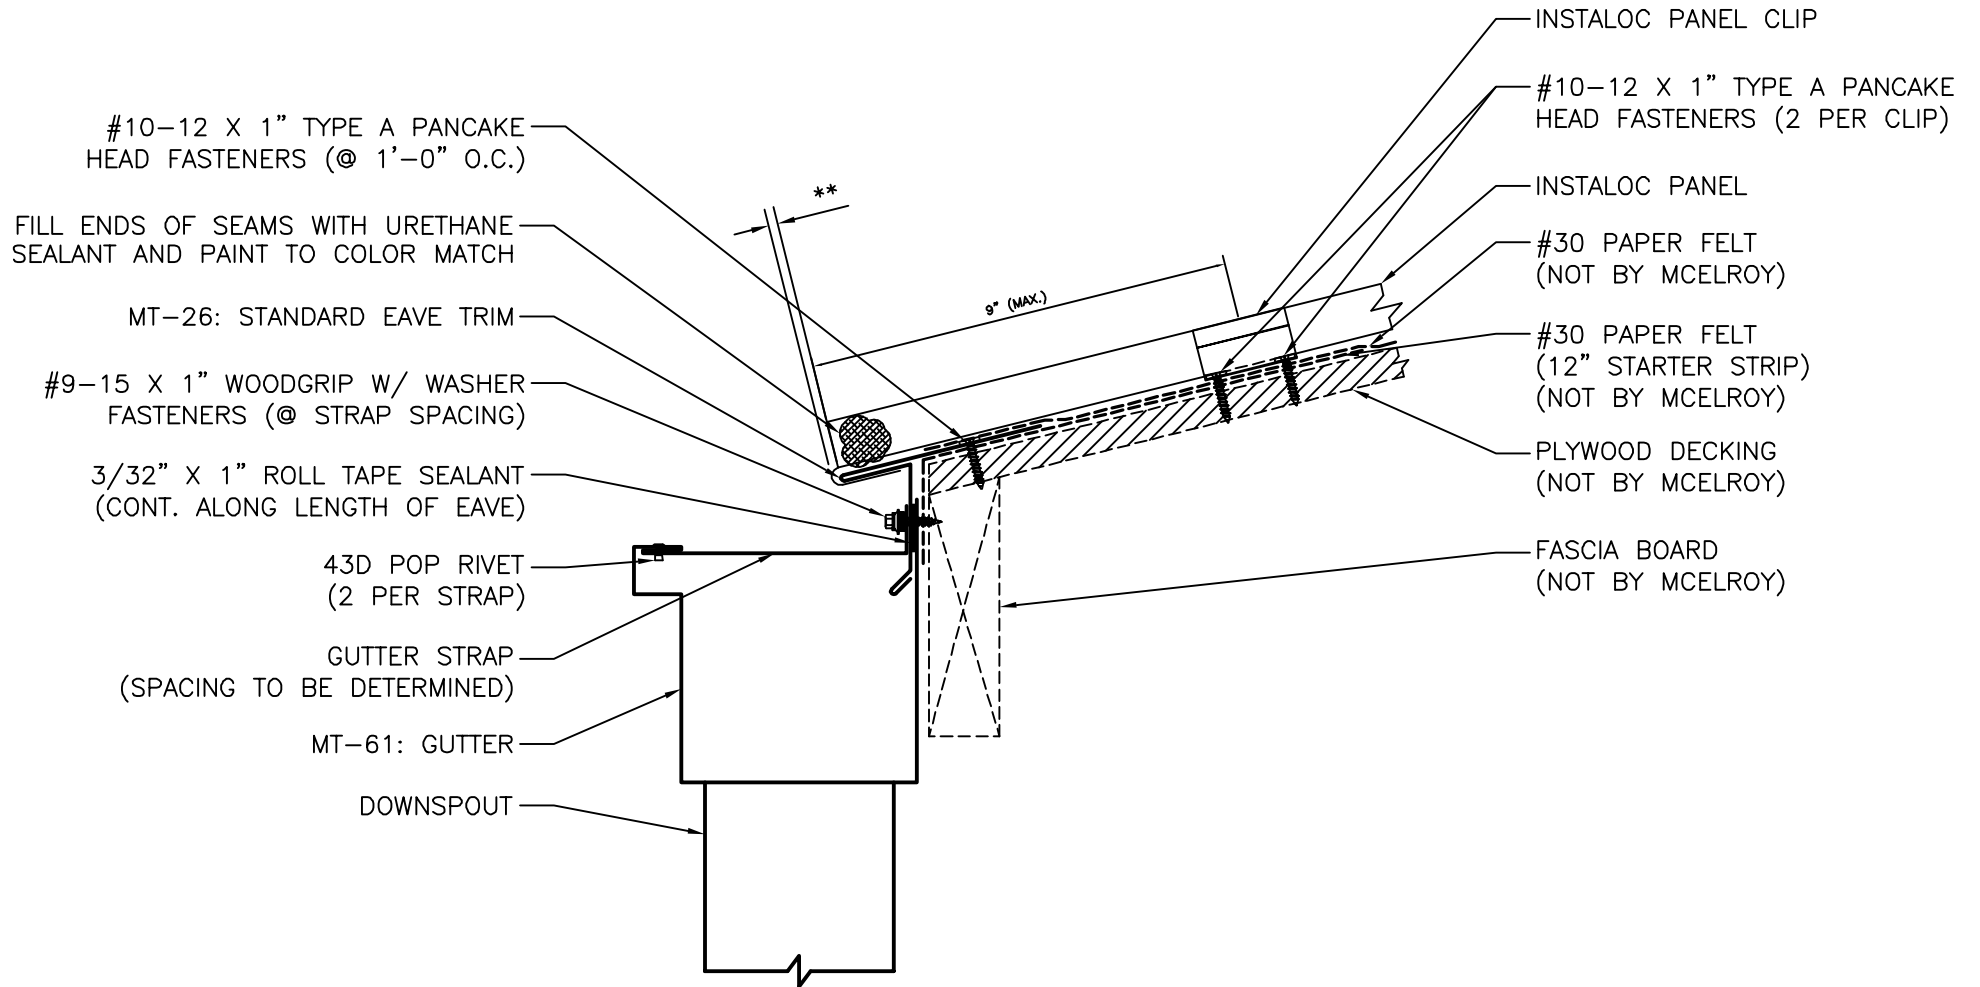

**** CLEARANCE REQUIRED FOR THERMAL MOVEMENT**

EAVE DRIP TRIM w/ GUTTER DETAIL

ISSUE/REVISION DATE:

06/13/2016

ROOF PANEL: INSTALOC

SUBSTRATE: PLYWOOD

SCALE: N.T.S.