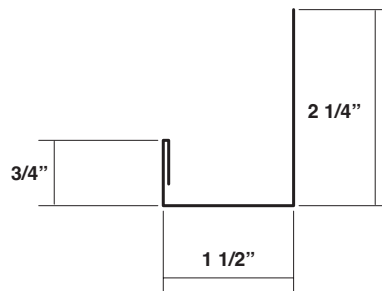

#### Panel Options:

- Panel width - 16"
- Panel height - 3"
- Coating:
  - Kynar 500® (PVDF)
- Substrate:
  - Standard 24 GA Galvalume®
  - Optional 22 GA Galvalume®

## TRIM

**Base Trim  
MSRBTRL**

Lengths:  
10' - 3"  
20' - 3"

**Head Trim  
MSRHTRL**

Lengths:  
10' - 3"  
20' - 3"

**Cap / Jamb Trim  
MSRCJRL**

Lengths:  
10' - 3"  
20' - 3"

**Splice Trim  
MSRSTRL**

Lengths:  
10' - 3"  
20' - 3"

**Inside Corner Trim  
MSRICRL**

Lengths:  
10' - 3"  
20' - 3"

**Outside Corner Trim  
MSROCRL**

Lengths:  
10' - 3"  
20' - 3"

**Furring Zee  
MSRFZRL**

Lengths:  
10' - 3"  
20' - 3"

**1 1/2" J-Trim  
MSRJTRL**

Lengths:  
10' - 3"  
20' - 3"

**Eave Trim  
MSRETRL**

Lengths:  
10' - 3"  
20' - 3"

<p>#10 - 12 x 1" Type A Pancake Head Woodgrip Item #: 36116001</p> 	<p>#10 - 16 x 1" TEK2 Pancake Head Self-Driller Item #: 36117</p> 	<p>1/4 - 14 x 7/8" LAPTEK W/Washer (Part # varies by color)</p> 
<p>43D PopRivets (Part # Varies by Color)</p> 	<p>#14 x 1 1/2 Type A Item #: 94015</p> 	<p>Fab-Lok Fastener Item #: 226817</p> 
<p>#12-14 x 1 1/4" Tek2 W/Washer Item #: 10975</p> 	<p>1/4 - 14 x 1 1/4" Shoulder TEK2 3/8 HWH W/O Washer - Plain Item #: 10975</p> 	<p>Clip Item #: 76745</p> 
<p>Titebond Caulk Sealant (Part # varies by color)</p> 	<p>Foam Outside Closure Item #: 30138</p> 	<p>Foam Inside Closure Item #: 237119</p> 