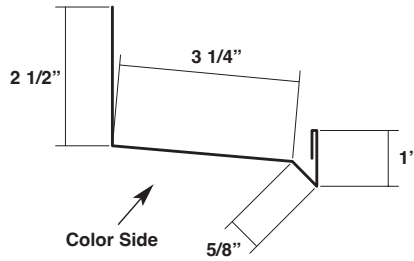

#### Panel Options:

- Panel width - 16"
- Panel height - 3"
- Coating:
  - Kynar 500® (PVDF)
- Substrate:
  - Standard 24 GA Galvalume®
  - Optional 22 GA Galvalume®

## TRIM

**Base Trim  
MSRBTRL**

Lengths:  
10' - 3"  
20' - 3"

**Head Trim  
MSRHTRL**

Lengths:  
10' - 3"  
20' - 3"

**Cap / Jamb Trim  
MSRCJRL**

Lengths:  
10' - 3"  
20' - 3"

**Splice Trim  
MSRSTRL**

Lengths:  
10' - 3"  
20' - 3"

**Inside Corner Trim  
MSRICRL**

Lengths:  
10' - 3"  
20' - 3"

**Outside Corner Trim  
MSROCRL**

Lengths:  
10' - 3"  
20' - 3"

**Furring Zee  
MSRFZRL**

Lengths:  
10' - 3"  
20' - 3"