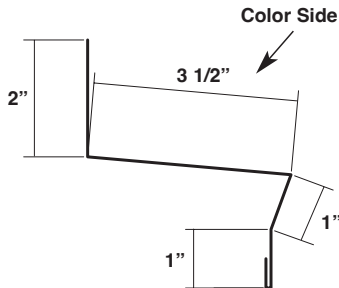

#### Panel Options:

- Panel width - 16"
- Panel height - 3"
- Coating:
  - Kynar 500® (PVDF)
- Substrate:
  - Standard 24 GA Galvalume®
  - Optional 22 GA Galvalume®

## TRIM

**Base Trim  
MSRBTRL**

Lengths:  
10' - 3"  
20' - 3"

**Head Trim  
MSRHTRL**

Lengths:  
10' - 3"  
20' - 3"

**Cap / Jamb Trim  
MSRCJRL**

Lengths:  
10' - 3"  
20' - 3"

**Splice Trim  
MSRSTRL**

Lengths:  
10' - 3"  
20' - 3"

**Inside Corner Trim  
MSRICRL**

Lengths:  
10' - 3"  
20' - 3"

**Outside Corner Trim  
MSROCRL**

Lengths:  
10' - 3"  
20' - 3"

**Furring Zee  
MSRFZRL**

Lengths:  
10' - 3"  
20' - 3"