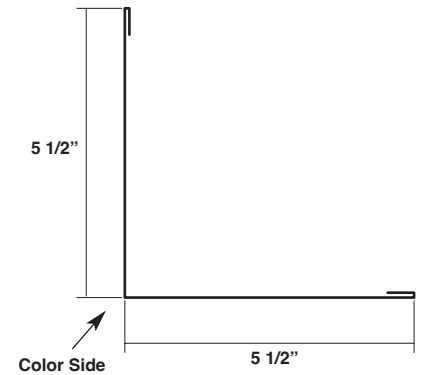

#### Panel Options:

- Panel width - 16"
- Panel height - 3"
- Coating:
  - Kynar 500® (PVDF)
- Substrate:
  - Standard 24 GA Galvalume®
  - Optional 22 GA Galvalume®

## TRIM

**Base Trim  
MSRBTRL**

Lengths:  
10' - 3"  
20' - 3"

**Head Trim  
MSRHTRL**

Lengths:  
10' - 3"  
20' - 3"

**Cap / Jamb Trim  
MSRCJRL**

Lengths:  
10' - 3"  
20' - 3"

**Splice Trim  
MSRSTRL**

Lengths:  
10' - 3"  
20' - 3"

**Inside Corner Trim  
MSRICRL**

Lengths:  
10' - 3"  
20' - 3"

**Outside Corner Trim  
MSROCRL**

Lengths:  
10' - 3"  
20' - 3"

**Furring Zee  
MSRFZRL**

Lengths:  
10' - 3"  
20' - 3"