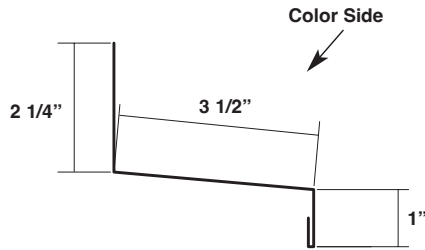

#### Panel Options:

- Panel width - 16"
- Panel height - 3"
- Coating:
  - Kynar 500® (PVDF)
- Substrate:
  - Standard 24 GA Galvalume®
  - Optional 22 GA Galvalume®

## TRIM

**Base Trim  
MSRBTRL**

Lengths:  
10' - 3"  
20' - 3"

**Head Trim  
MSRHTRL**

Lengths:  
10' - 3"  
20' - 3"

**Cap / Jamb Trim  
MSRCJRL**

Lengths:  
10' - 3"  
20' - 3"

**Splice Trim  
MSRSTRL**