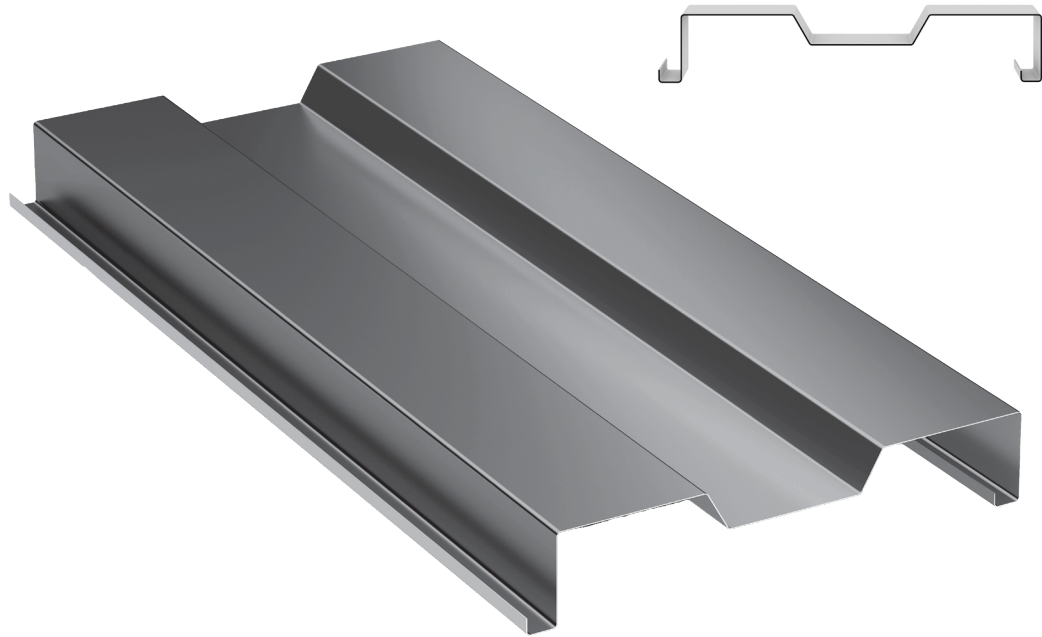

**MSR**

**Panel/Trim/Accessories**

#### Details:

- Concealed fastener wall panel
- For use with Fablok fasteners or angle clips
- Also referred to as "Shadow Rib" panel
- Manufacturing Facilities: Sunnyvale, TX  
Extended lead time required.
- Note: Oil Canning is a natural occurrence in metal panels and is not a cause for panel rejection.

#### Panel Options:

- Panel width - 16"
- Panel height - 3"
- Coating:
  - Kynar 500® (PVDF)
- Substrate:
  - Standard 24 GA Galvalume®
  - Optional 22 GA Galvalume®