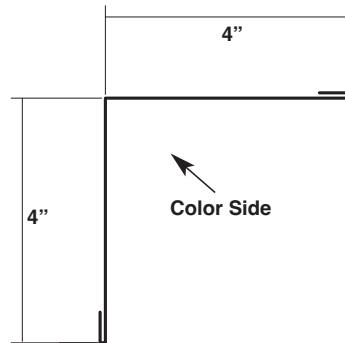

#### Panel Options:

- Panel width - 16"
- Panel height - 3"
- Coating:
  - Kynar 500® (PVDF)
- Substrate:
  - Standard 24 GA Galvalume®
  - Optional 22 GA Galvalume®

## TRIM

**Base Trim  
MSRBTRL**

Lengths:  
10' - 3"  
20' - 3"

**Head Trim  
MSRHTRL**

Lengths:  
10' - 3"  
20' - 3"

**Cap / Jamb Trim  
MSRCJRL**

Lengths:  
10' - 3"  
20' - 3"

**Splice Trim  
MSRSTRL**

Lengths:  
10' - 3"  
20' - 3"

**Inside Corner Trim  
MSRICRL**

Lengths:  
10' - 3"  
20' - 3"

**Outside Corner Trim  
MSROCRL**

Lengths:  
10' - 3"  
20' - 3"

**Furring Zee  
MSRFZRL**

Lengths:  
10' - 3"  
20' - 3"