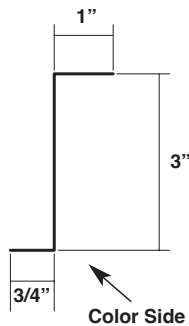

#### Panel Options:

- Panel width - 16"
- Panel height - 3"
- Coating:
  - Kynar 500® (PVDF)
- Substrate:
  - Standard 24 GA Galvalume®
  - Optional 22 GA Galvalume®

## TRIM

**Base Trim  
MSRBTRL**

Lengths:  
10' - 3"  
20' - 3"

**Head Trim  
MSRHTRL**

Lengths:  
10' - 3"  
20' - 3"

**Cap / Jamb Trim  
MSRCJRL**

Lengths:  
10' - 3"  
20' - 3"

**Splice Trim  
MSRSTRL**

Lengths:  
10' - 3"  
20' - 3"

**Inside Corner Trim  
MSRICRL**

Lengths:  
10' - 3"  
20' - 3"

**Outside Corner Trim  
MSROCRL**

Lengths:  
10' - 3"  
20' - 3"

**Furring Zee  
MSRFZRL**

Lengths:  
10' - 3"  
20' - 3"

**1 1/2" J-Trim  
MSRJTRL**

Lengths:  
10' - 3"  
20' - 3"

**Eave Trim  
MSRETRL**

Lengths:  
10' - 3"  
20' - 3"

<p>#10 - 12 x 1" Type A Pancake Head Woodgrip Item #: 36116001</p> 	<p>#10 - 16 x 1" TEK2 Pancake Head Self-Driller Item #: 36117</p> 	<p>1/4 - 14 x 7/8" LAPTEK W/Washer (Part # varies by color)</p> 
<p>43D PopRivets (Part # Varies by Color)</p> 	<p>#14 x 1 1/2 Type A Item #: 94015</p> 	<p>Fab-Lok Fastener Item #: 226817</p> 
<p>#12-14 x 1 1/4" Tek2 W/Washer Item #: 10975</p> 	<p>1/4 - 14 x 1 1/4" Shoulder TEK2 3/8 HWH W/O Washer - Plain Item #: 10975</p> 	<p>Clip Item #: 76745</p> 
<p>Titebond Caulk Sealant (Part # varies by color)</p> 	<p>Foam Outside Closure Item #: 30138</p> 	<p>Foam Inside Closure Item #: 237119</p> 