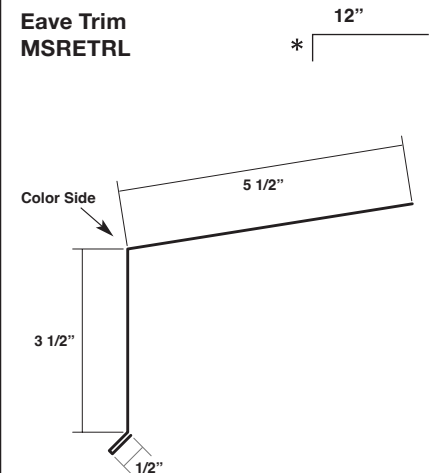

#### Panel Options:

- Panel width - 16"
- Panel height - 3"
- Coating:
  - Kynar 500® (PVDF)
- Substrate:
  - Standard 24 GA Galvalume®
  - Optional 22 GA Galvalume®

## TRIM

**Base Trim  
MSRBTRL**

Lengths:  
10' - 3"  
20' - 3"

**Head Trim  
MSRHTRL**

Lengths:  
10' - 3"  
20' - 3"

**Cap / Jamb Trim  
MSRCJRL**

Lengths:  
10' - 3"  
20' - 3"

**Splice Trim  
MSRSTRL**

Lengths:  
10' - 3"  
20' - 3"

**Inside Corner Trim  
MSRICRL**

Lengths:  
10' - 3"  
20' - 3"

**Outside Corner Trim  
MSROCRL**

Lengths:  
10' - 3"  
20' - 3"

**Furring Zee  
MSRFZRL**

Lengths:  
10' - 3"  
20' - 3"

**1 1/2" J-Trim  
MSRJTRL**

Lengths:  
10' - 3"  
20' - 3"

**Eave Trim  
MSRETRL**

Lengths:  
10' - 3"  
20' - 3"

<p>#10 - 12 x 1" Type A Pancake Head Woodgrip Item #: 36116001</p> 	<p>#10 - 16 x 1" TEK2 Pancake Head Self-Driller Item #: 36117</p> 	<p>1/4 - 14 x 7/8" LAPTEK W/Washer (Part # varies by color)</p> 
<p>43D PopRivets (Part # Varies by Color)</p> 	<p>#14 x 1 1/2 Type A Item #: 94015</p> 	<p>Fab-Lok Fastener Item #: 226817</p> 
<p>#12-14 x 1 1/4" Tek2 W/Washer Item #: 10975</p> 	<p>1/4 - 14 x 1 1/4" Shoulder TEK2 3/8 HWH W/O Washer - Plain Item #: 10975</p> 	<p>Clip Item #: 76745</p> 
<p>Titebond Caulk Sealant (Part # varies by color)</p> 	<p>Foam Outside Closure Item #: 30138</p> 	<p>Foam Inside Closure Item #: 237119</p> 