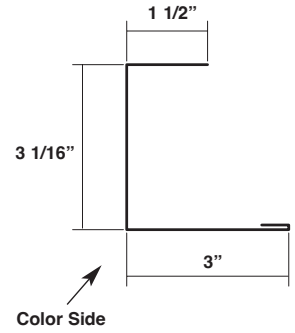

#### Panel Options:

- Panel width - 16"
- Panel height - 3"
- Coating:
  - Kynar 500® (PVDF)
- Substrate:
  - Standard 24 GA Galvalume®
  - Optional 22 GA Galvalume®

## TRIM

**Base Trim  
MSRBTRL**

Lengths:  
10' - 3"  
20' - 3"

**Head Trim  
MSRHTRL**

Lengths:  
10' - 3"  
20' - 3"

**Cap / Jamb Trim  
MSRCJRL**

Lengths:  
10' - 3"  
20' - 3"

**Splice Trim  
MSRSTRL**

Lengths:  
10' - 3"  
20' - 3"

**Inside Corner Trim  
MSRICRL**

Lengths:  
10' - 3"  
20' - 3"

**Outside Corner Trim  
MSROCRL**

Lengths:  
10' - 3"  
20' - 3"

**Furring Zee  
MSRFZRL**

Lengths:  
10' - 3"  
20' - 3"