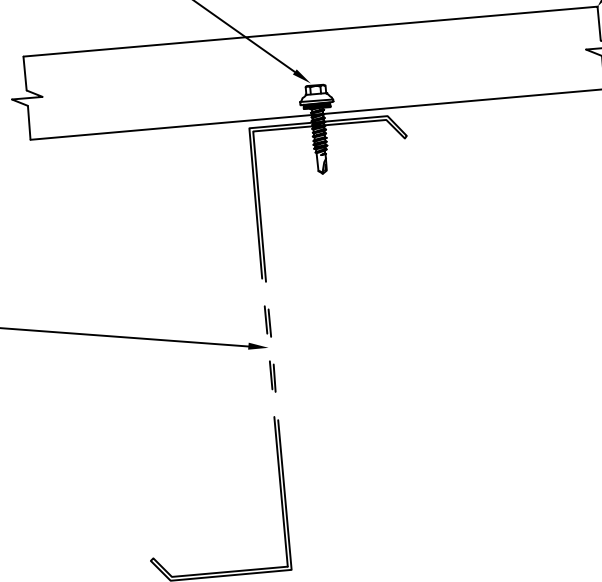

#12-14 X 1 1/4" LONG-LIFE
FASTENER W/ WASHER
(SEE PATTERN #2 ON PAGE B-1)

MEGA-RIB ROOF
PANEL

STRUCTURAL ROOF
MEMBER

PANEL TO PURLIN DETAIL

ISSUE/REVISION DATE:

06/16/2020

ROOF PANEL: MEGA RIB

SUBSTRATE: PUDBI IN

SCALE: N T C