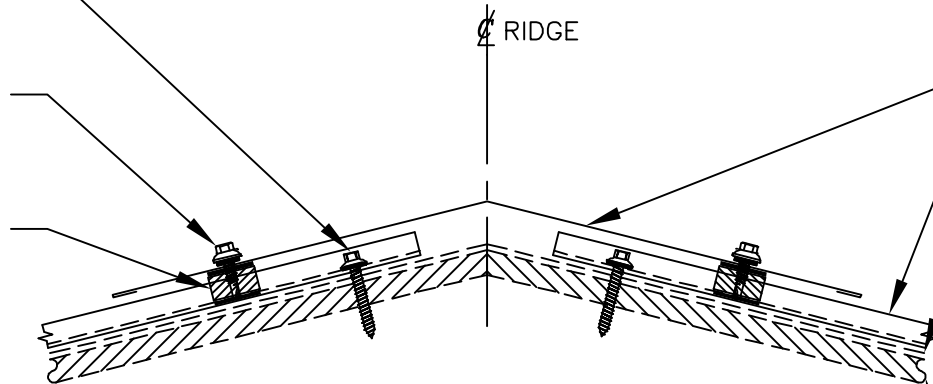

**\*NOTE:**  
 REFER TO FASTENER PATTERN  
 DETAIL PAGE FOR FASTENER  
 SPACING.

#14-10 X 1 1/2" TYPE A  
 ZAC FASTENER (PATTERN #2)  
 (SEE NOTE\*)

1/4-14 X 7/8" LAP/TEK  
 ZAC FASTENER (PATTERN #3)  
 (SEE NOTE\*)

OUTSIDE CLOSURE W/  
 ROLL TAPE SEALANT  
 (TOP & BOTTOM)

RIDGE FLASHING

5V ROOF PANEL

#30 PAPER FELT (OR EQUAL)  
 (NOT BY MCELROY)

PLYWOOD DECKING  
 (NOT BY MCELROY)

## RIDGE DETAIL

ISSUE/REVISION DATE:

11/17/2020

ROOF PANEL: 5V

SUBSTRATE: PLYWOOD

SCALE: N.T.S.